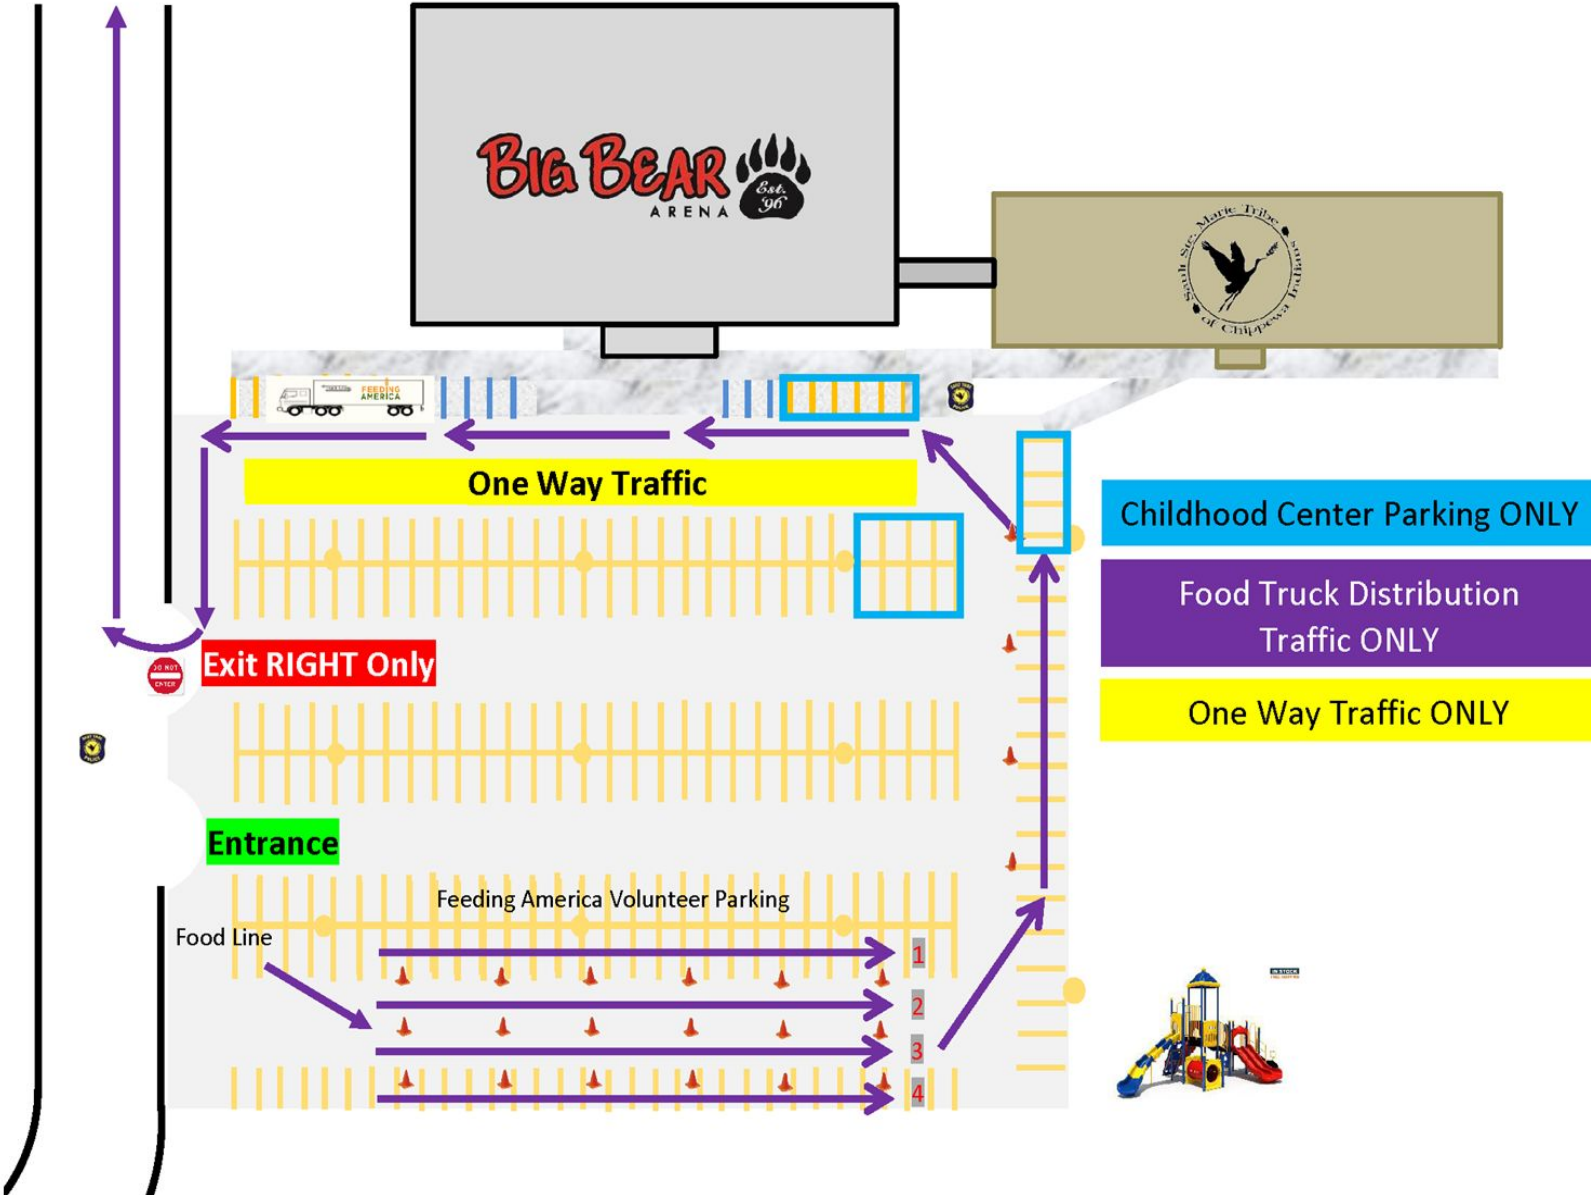

DRIVE-THRU MOBILE PANTRY
Big Bear Arena
Thursday May 9, 2024
4:00 PM - 6:00 PM

*** Limit: 2 proxy pickups per vehicle ***

To find food resources near you visit <https://www.feedwm.org/findfood/>

This institution is an equal opportunity provider.

Volunteer site coordinator contact:
Kristen Corbiere (231) 622-5286 or kccorbiere@gmail.com

All traffic coming to the **Mobile Food Pantry** **MUST take 3 Mile Road to Shunk Road** and **TURN RIGHT** onto Bahweting Drive.

Do NOT block driveways.

Take 3 Mile Road to Shunk Road and **TURN RIGHT** onto Bahweting Drive.

All other traffic enter here (16th Avenue E.)

Enter Here for Mobile Pantry Distribution