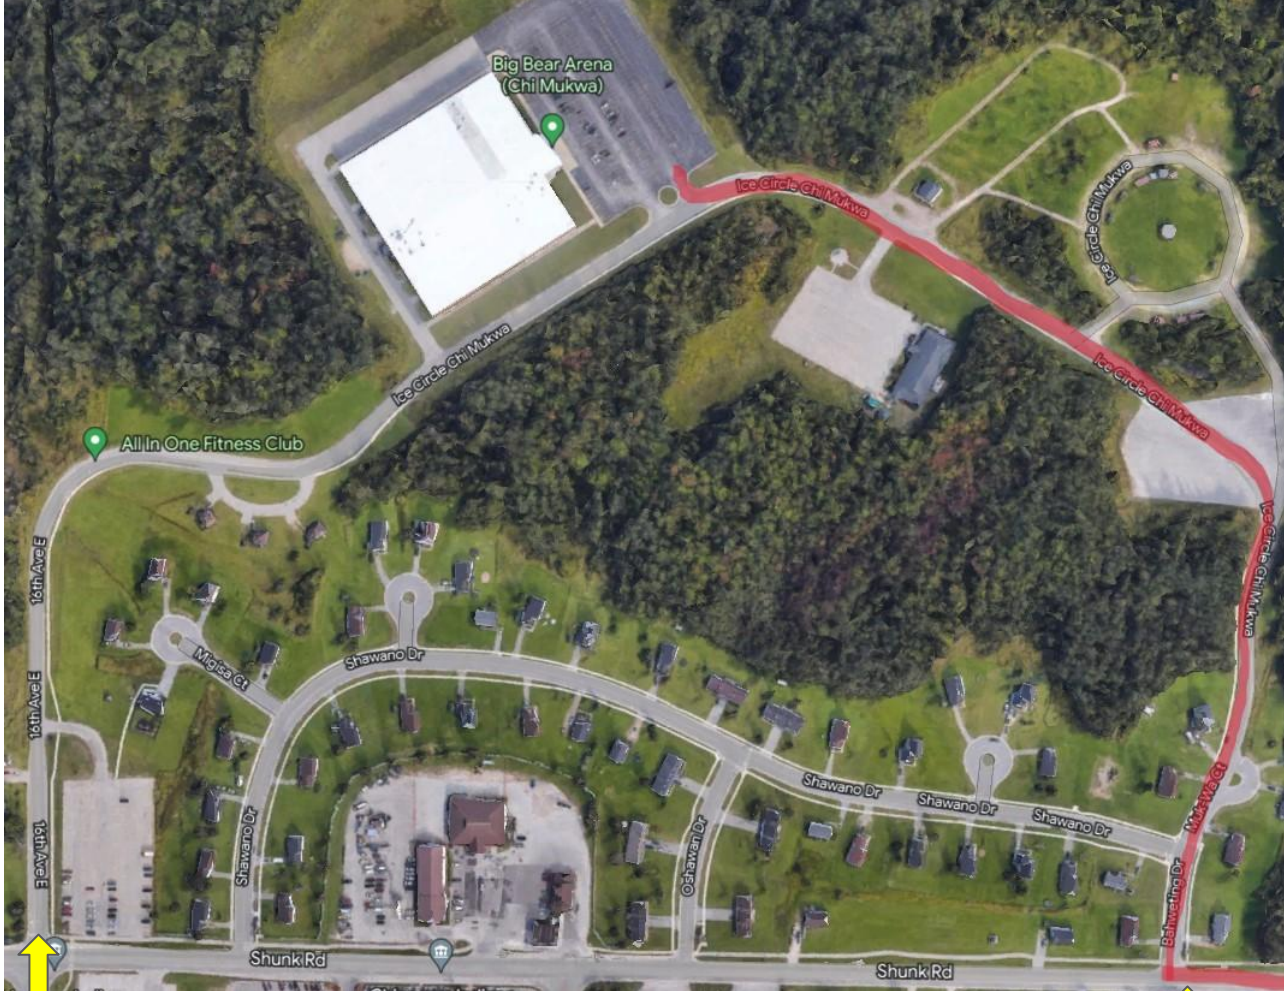

DRIVE-THRU MOBILE PANTRY
Big Bear Arena
Thursday May 9, 2024
4:00 PM - 6:00 PM

*** Limit: 2 proxy pickups per vehicle ***

To find food resources near you visit <https://www.feedwm.org/findfood/>

This institution is an equal opportunity provider.

Volunteer site coordinator contact:
Kristen Corbiere (231) 622-5286 or kccorbiere@gmail.com

All traffic coming to the **Mobile Food Pantry** **MUST take 3 Mile Road to Shunk Road** and **TURN RIGHT** onto Bahweting Drive.

Do NOT block driveways.

Take 3 Mile Road to Shunk Road and **TURN RIGHT** onto Bahweting Drive.

All other traffic enter here (16th Avenue E.)

Enter Here for Mobile Pantry Distribution